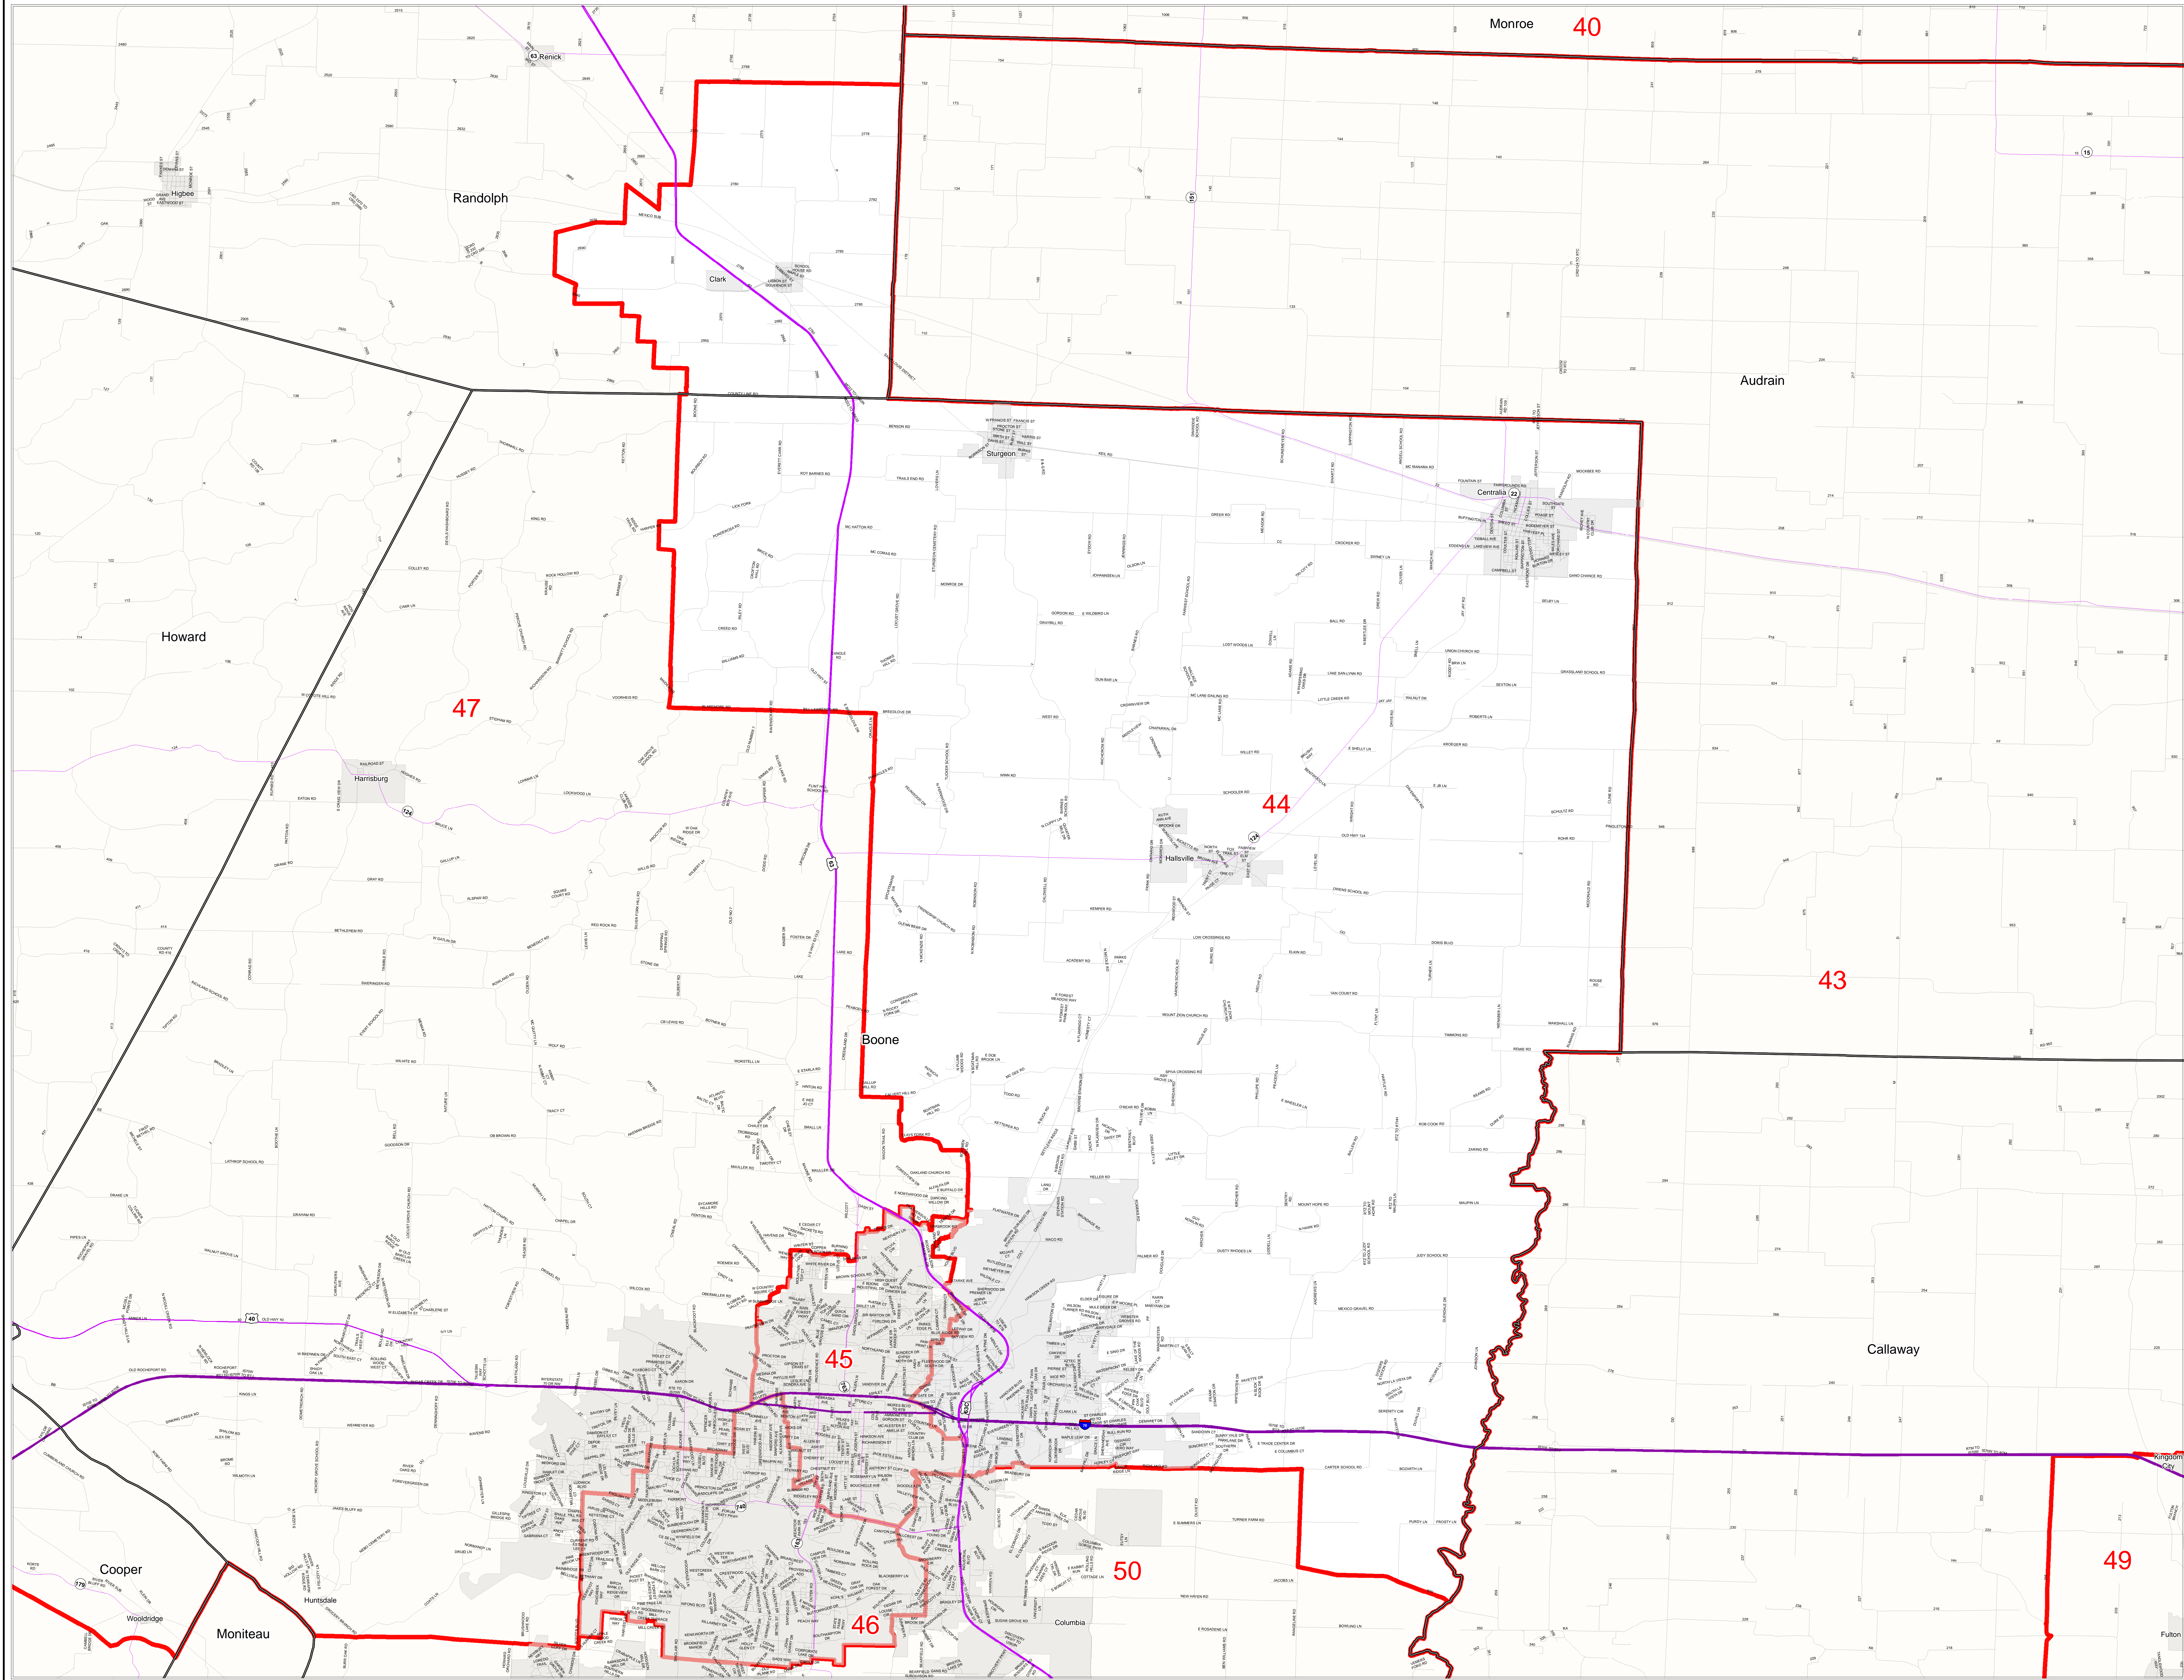

Missouri State House District Number 44

House Apportionment Plan 2011

- Districts
- Counties
- Interstates
- U.S. Highways
- MO Highways
- Streets
- Incorporated Places*
- Area Outside of Featured District